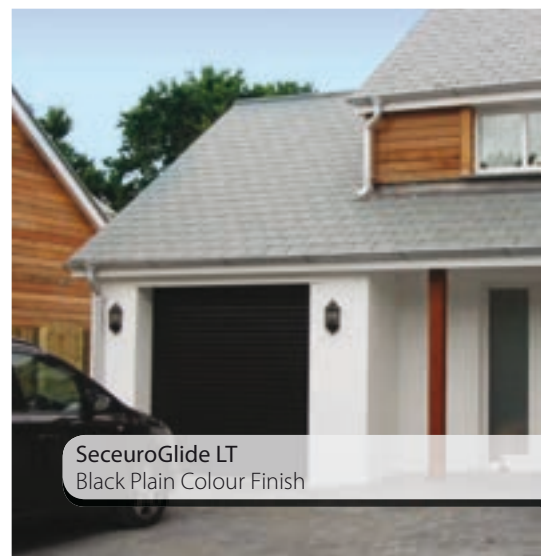

SeceuroGlide LT
Black Plain Colour Finish