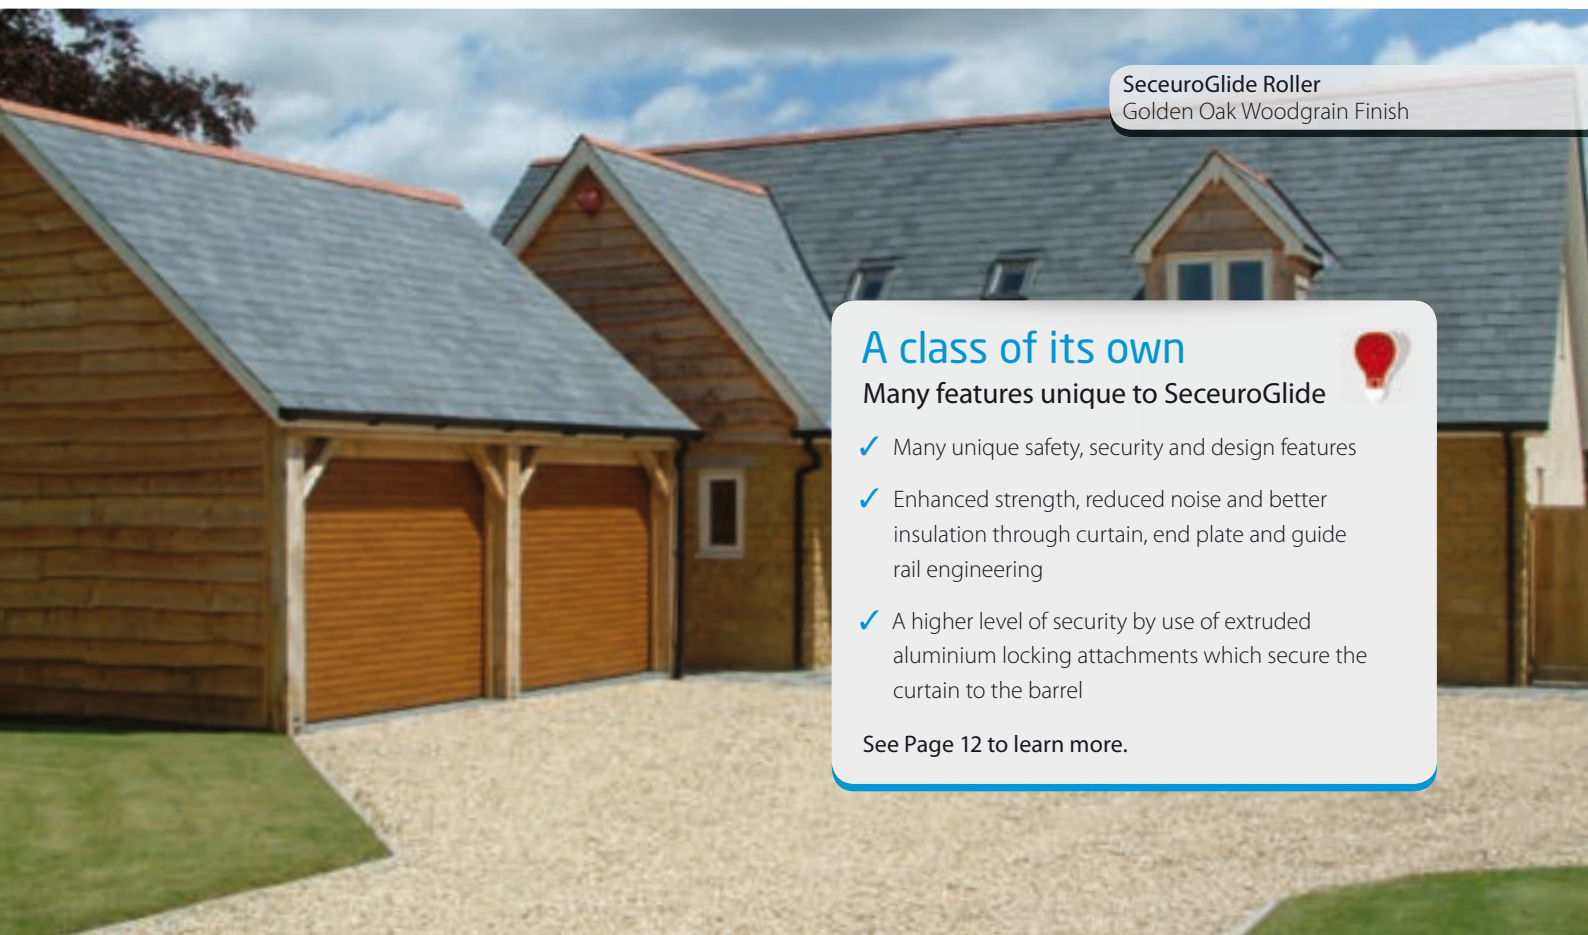

SeceuroGlide Roller
Golden Oak Woodgrain Finish

A class of its own

Many features unique to SeceuroGlide

- ✓ Many unique safety, security and design features
- ✓ Enhanced strength, reduced noise and better insulation through curtain, end plate and guide rail engineering
- ✓ A higher level of security by use of extruded aluminium locking attachments which secure the curtain to the barrel

See Page 12 to learn more.