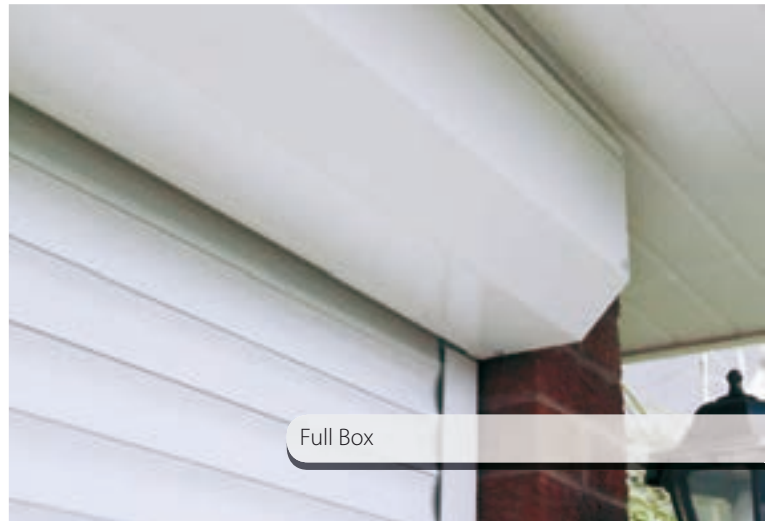

Low level external override kit

(SeceuroGlide and SeceuroGlide Compact only)

The low level external override kit enables the door to be opened manually in emergencies from both the inside and outside of the garage. If the garage door is the only means of entry you will require either the battery backup or the low level external override kit.

Full box

(Available on ALL electric models)

A full box completely conceals the roll. This option allows SeceuroGlide and SeceuroGlide Compact doors to be fitted outside the garage. Boxes are supplied in white or brown as standard. They can also be supplied in any of the plain colour finishes for an additional surcharge.

Important notes

Darker coloured double doors that are exposed to significant direct sunlight may be susceptible to expansion which may interfere with the operation of the door. Occasionally some marking may occur at the top of the concave (coil) side of the curtain over time, particularly on SeceuroGlide Compact. This is unavoidable and due to prolonged contact with the locking system. On doors which are installed externally this will be visible on the outside.

Virtually maintenance free

Careful use of your door is the best way to avoid maintenance or remedial work.

SeceuroGlide doors are low maintenance. The curtain needs wiping with a damp cloth and a mild detergent to remove any excessive dirt or grime to maintain its prime appearance and to reduce the risk of the surface being damaged. This must be done monthly in a salt air environment.

The motor and curtain have been designed to be lubrication free so there is seldom need to oil or grease any parts. In the event of your door's curtain being scratched it is advisable to touch-up the damaged area with paint to prevent any possible corrosion. If required, 25 ml pots of touch-up paint can be obtained via your distributor.