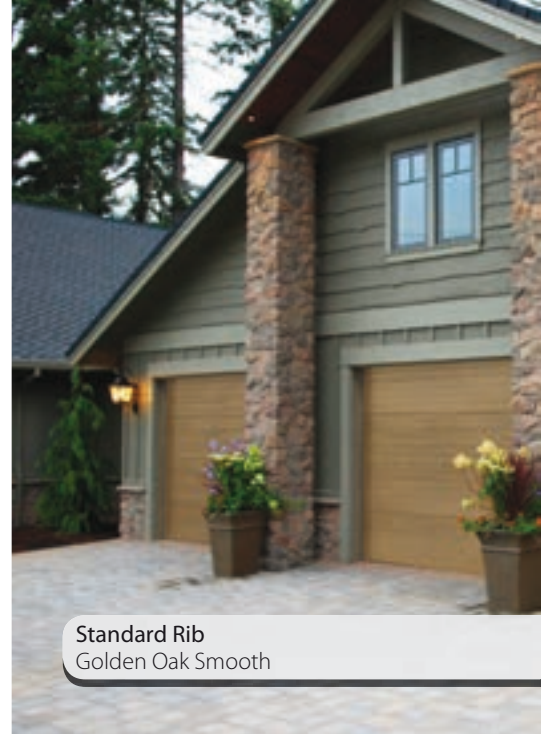

Styles and Finishes

Styles

Choose from our range of panel designs, colours & finishes to find the perfect look for your home. Each panel design – Georgian Cassette, Wide Rib or Standard Rib has a unique character ranging from classic to cutting edge.

Standard Rib
Golden Oak Smooth

Colours

Then consider woodgrain embossed, a natural looking wood texture or the more modern smooth finish. And finally the colour. All panels are available in white or a range of optional RAL colours to suit the look of your home. Alternatively Golden Oak or Rosewood are now available in our ribbed panel designs.

A full range of RAL colours are available on all doors in the SeceuroGlide Sectional range. Please note installation limitations apply for doors with a black finish please consult your installer for more details.

As good as wood...

Our range of smooth Golden Oak & Rosewood finishes have the appearance of authentic hardwood. A detailed graining process, produces a realistic, natural-looking smooth wood appearance. And the surface won't warp, crack or rot like timber.