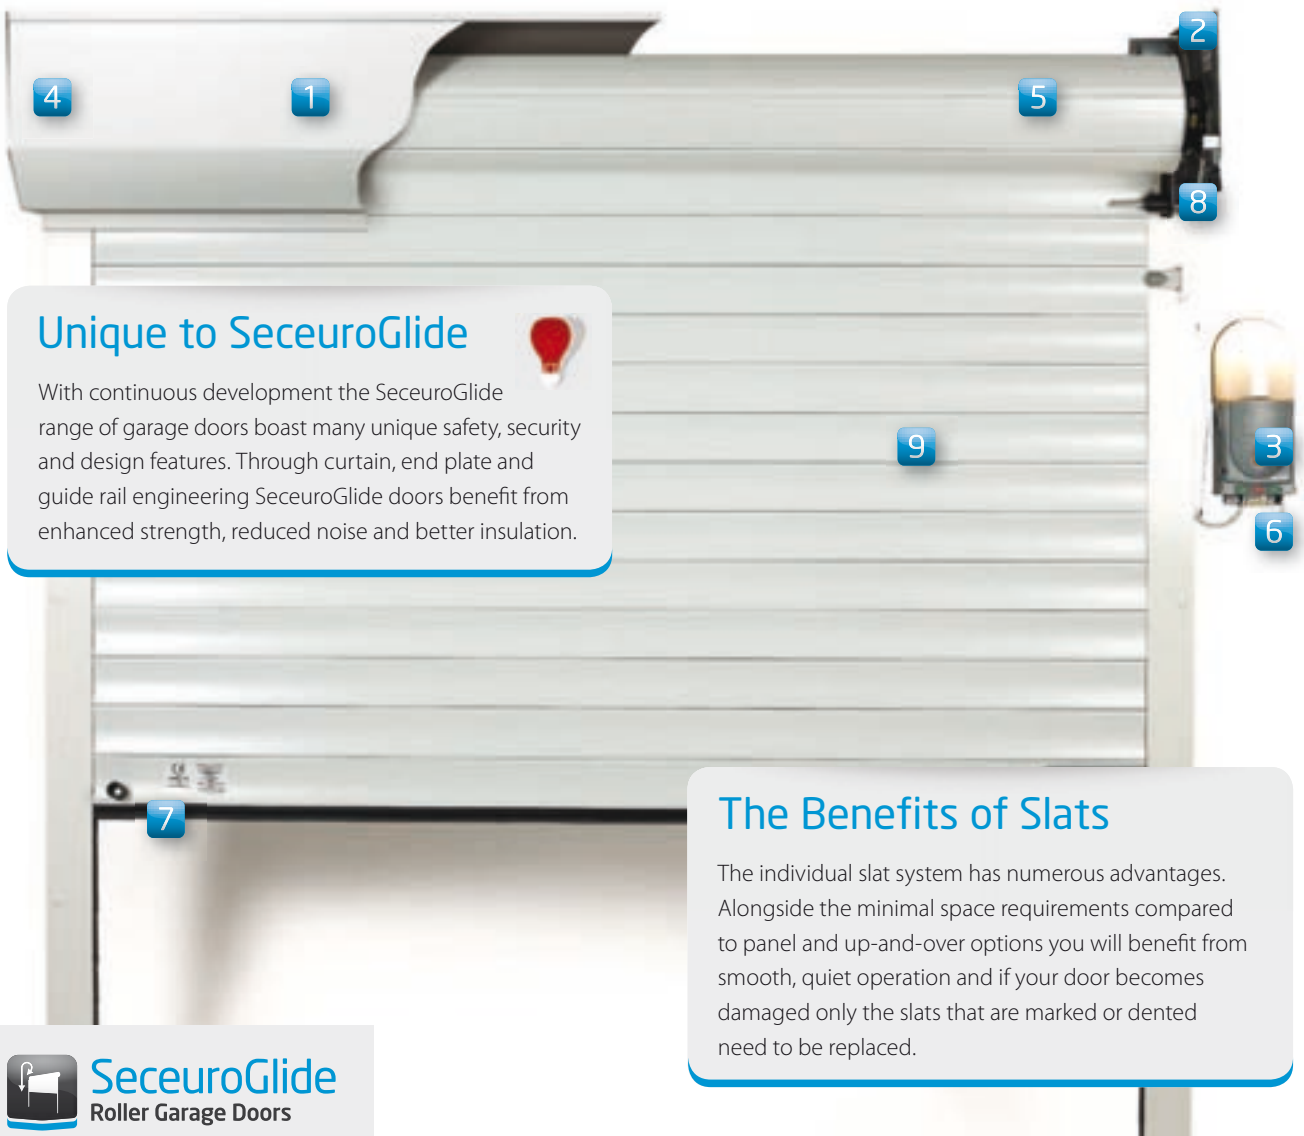

Unique to SeceuroGlide

With continuous development the SeceuroGlide range of garage doors boast many unique safety, security and design features. Through curtain, end plate and guide rail engineering SeceuroGlide doors benefit from enhanced strength, reduced noise and better insulation.

The Benefits of Slats

The individual slat system has numerous advantages. Alongside the minimal space requirements compared to panel and up-and-over options you will benefit from smooth, quiet operation and if your door becomes damaged only the slats that are marked or dented need to be replaced.

Original Thinking SeceuroGlide Roller

Unique Webbing System

SeceuroGlide features unique high performance webbing to firmly hold the slats in place.

This means:

- Enhanced Security
- Minimal wear and tear on the door
- Significantly quieter operation