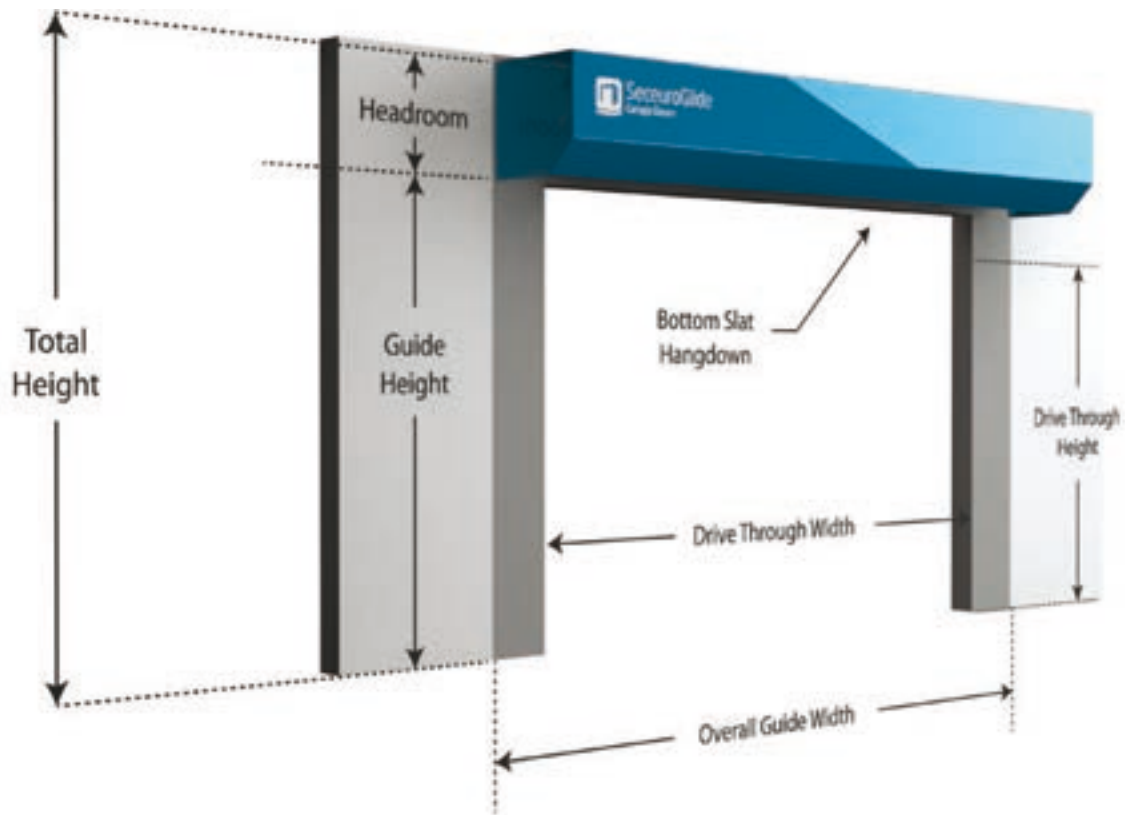

How to measure for your garage door.

Fitting Requirements

Headroom requirements

- SeceuroGlide and SeceuroGlide Excel require a minimum of 300 mm headroom for doors up to 2500 mm in opening height and 350 mm headroom for door up to 3500 mm opening height
- SeceuroGlide Manual requires a minimum headroom of 300 mm
- SeceuroGlide Compact requires just 205 mm headroom for doors with an opening height up to 2150 mm

External doors

In applications where the door is installed externally the remote control system must be installed either inside the garage or in a waterproof box (not included).

The bottom slat transmitter must always be installed on the internal face of the door and is not suitable for applications where it will be exposed to weather or excessive moisture due to condensation.

SeceuroGlide Excel restrictions

SeceuroGlide Excel is not available as supply only as it must be installed by a trained installer. SeceuroGlide Excel can not be installed externally. The door must be installed so that the entire coil is above the opening.

The low level external override option is not available for SeceuroGlide Excel. In cases where the garage door is the only means of entry to the garage a battery backup will be required. All SeceuroGlide Excel doors are supplied with 90 mm guide rails as standard.

Extreme weather conditions

High winds and high temperatures on double doors can cause increased deflection of the door. It is the installer's responsibility to ensure that the door is spaced off the wall sufficiently to allow for door movement during these extreme weather conditions.